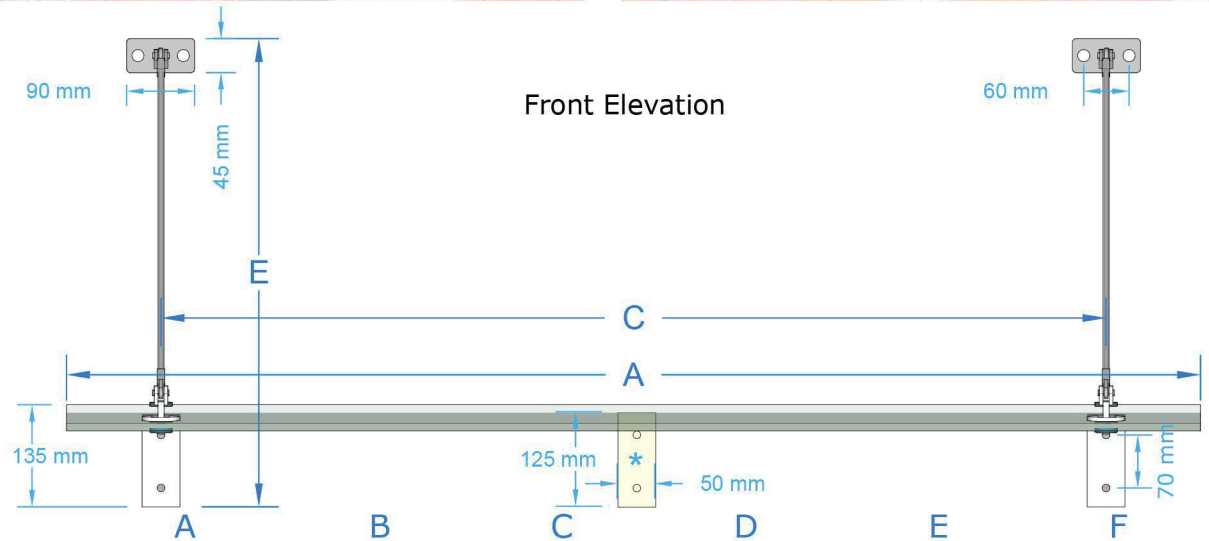

Side Elevation

	A	B	C	D	E	F
size 1	1300 mm	520 mm	1050 mm	715 mm	725 mm	400 mm
size 2	1500 mm	520 mm	1250 mm	715 mm	725 mm	400 mm
size 3	1800 mm	520 mm	1550 mm	715 mm	725 mm	400 mm
size 4	1300 mm	720 mm	1050 mm	1043 mm	950 mm	600 mm
size 5	1500 mm	720 mm	1250 mm	1043 mm	950 mm	600 mm
size 6	1800 mm	720 mm	1550 mm	1043 mm	950 mm	600 mm
size 7	2000 mm	720 mm	1750 mm	1043 mm	950 mm	600 mm
size 8	2200 mm	720 mm	975 mm	1043 mm	950 mm	600 mm
size 9	2500 mm	720 mm	1125 mm	1043 mm	950 mm	600 mm

10mm clear flat glass with polished edges  
 6mm Projectional fall of glass  
 Stainless Steel 316 brackets and tie rod hangers

\* Extra central support Small Angle Bracket for Glass Canopies larger than 2000 mm (A)

**Bracket Options**

- Stainless Steel (as standard)
- Anthracite Grey (RAL 7016)
- Black (RAL 9005)

All Dimensions shown in mm