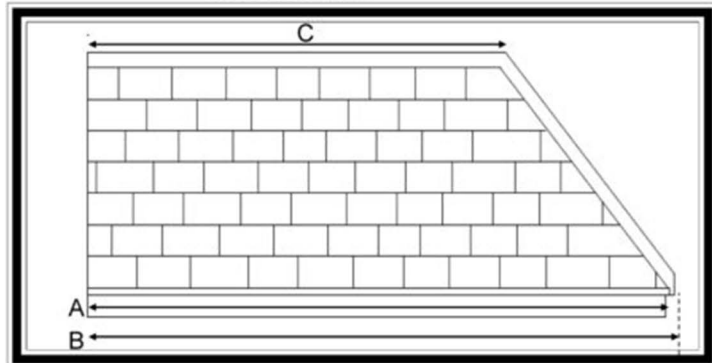

Features

- * Rosemary Tiled Effect Roof
- * Hipped style
- * Corner fit
- * Right hand or left hand flash
- * Choice of tile colours
- * Variable Sizes available
- * Optional leg brackets

A beautiful Hipped style over-door canopy with an authentic Rosemary tiled effect roof.

Tile colours are available in range of brown, terracotta or grey to match the house roof tiles or to match aesthetically with the style of the house.

The soffit (base) section is white.

Side Elevation

Front Elevation

Please note dimension D is available in any projection from 550mm to 845mm

For sizes and dimension of canopies available refer to table below.

Dimensions

A	B	C	D	E	F
1250	1290	715	545	585	640 (incl 70mm flashing)
1450	1490	955	545	585	640 (incl 70mm flashing)
1650	1690	1155	545	585	640 (incl 70mm flashing)