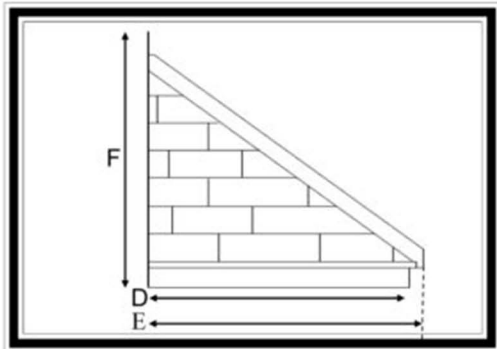

Features

- * Rosemary Tiled Effect Roof
- * Hipped style
- * Corner fit
- * Right hand or left hand flash
- * Choice of tile colours
- * Variable Sizes available
- * Optional leg brackets

A beautiful Hipped style over-door canopy with an authentic Rosemary tiled effect roof.

Tile colours are available in range of brown, terracotta or grey to match the house roof tiles or to match aesthetically with the style of the house.

The soffit (base) section is white.

Side Elevation

Front Elevation

Please note dimension D is available in any projection from 550mm to 845mm

For sizes and dimension of canopies available refer to table below.

Dimensions

A	B	C	D	E	F
1250	1290	715	545	585	640 (incl 70mm flashing)
1450	1490	955	545	585	640 (incl 70mm flashing)
1650	1690	1155	545	585	640 (incl 70mm flashing)