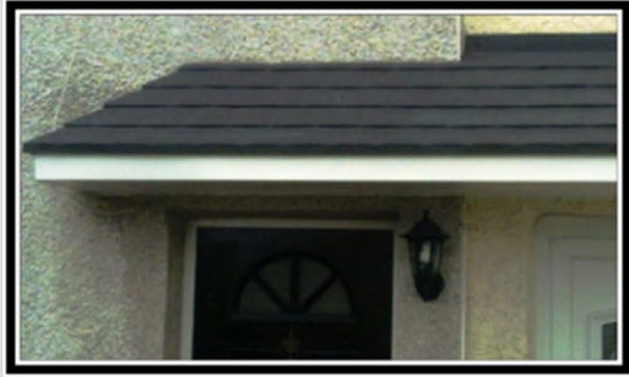

Features

- * Rosemary Tiled Effect Roof
- * Hipped style
- * Corner fit
- * Right hand or left hand flash
- * Choice of tile colours
- * Variable Sizes available
- * Optional leg brackets

A beautiful Hipped style over-door canopy with an authentic Rosemary tiled effect roof.

Tile colours are available in range of brown, terracotta or grey to match the house roof tiles or to match aesthetically with the style of the house.

The soffit (base) section is white.

Side Elevation

Front Elevation