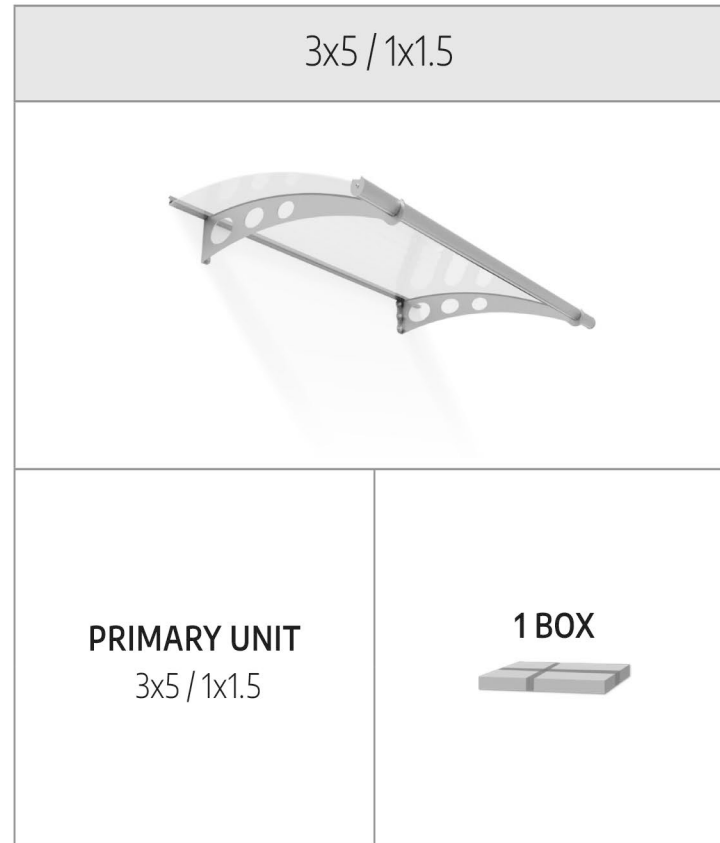

TOOLS & EQUIPMENT

2 people needed

Work gloves

Spirit Level

Philips head Screwdriver

Tape measure

Pencil

Electric Drill With Drill Bit
8mm | 16/5"
10mm | 32/13"

Wrench
10 mm | 32/13"
13 mm | 2/1"

Ladder

Scissors

Contents

Item		Qty.	Item		Qty.	Item		Qty.
1000		1	1003		2	7872		1
1002		1	450		2			
1019		2	4006		4			
1018		1	4009		4			
8423		1	4000		6			
8424		1	4010		6			
3004		2	5000		6			
3005		1	4020		6			
3022		2						