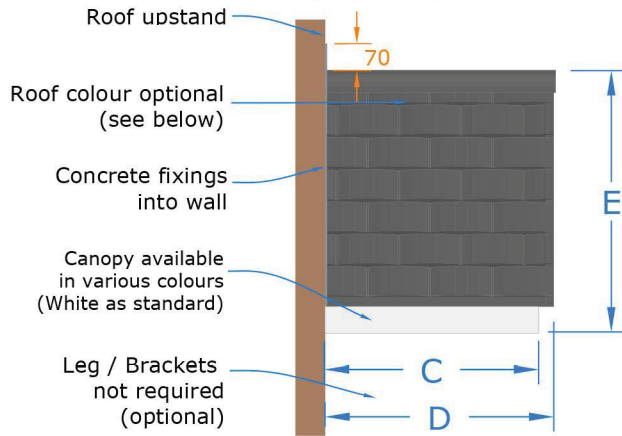

without Gallows Brackets

with Gallows Brackets

Side Elevation

Front Elevation

Premium Colours

-  Anthracite Grey (RAL 7016)
-  Black (RAL 9005)
-  Dark Mahogany (RAL 8017)
-  Light Oak (RAL 8001)

Standard Roof Colours:

-  Smooth Brown
-  Slate Grey

Premium colours are available at an additional cost. Call us for details.

01536 446395  
www.theglazingshop.co.uk

Dimensions	A Soffit size	B Roof size	C Soffit projection	D Roof projection	E Canopy height	F Height inc upstand
36° standard	1500 mm	1580 mm	550 mm	600 mm	710 mm	780 mm
36° deep	1500 mm	1580 mm	800 mm	850 mm	710 mm	780 mm
32° standard	1710 mm	1790 mm	550 mm	600 mm	710 mm	780 mm
30° standard	2000 mm	2080 mm	550 mm	600 mm	710 mm	780 mm
30° deep	2000 mm	2080 mm	800 mm	850 mm	710 mm	780 mm