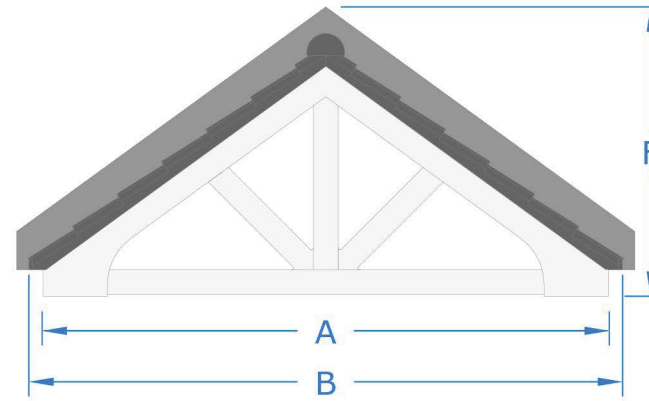

without Gallows Brackets

with Gallows Brackets

Side Elevation

Front Elevation

Premium Colours

-  Anthracite Grey (RAL 7016)
-  Black (RAL 9005)
-  Dark Mahogany (RAL 8017)
-  Light Oak (RAL 8001)

Standard Roof Colours:

-  Smooth Brown
-  Slate Grey

Premium colours are available at an additional cost. Call us for details.

01536 446395  
www.theglazingshop.co.uk

Dimensions	A Soffit size	B Roof size	C Soffit projection	D Roof projection	E Canopy height	F Height inc upstand
36° standard	1500 mm	1580 mm	550 mm	600 mm	710 mm	780 mm
36° deep	1500 mm	1580 mm	800 mm	850 mm	710 mm	780 mm
32° standard	1710 mm	1790 mm	550 mm	600 mm	710 mm	780 mm
30° standard	2000 mm	2080 mm	550 mm	600 mm	710 mm	780 mm
30° deep	2000 mm	2080 mm	800 mm	850 mm	710 mm	780 mm