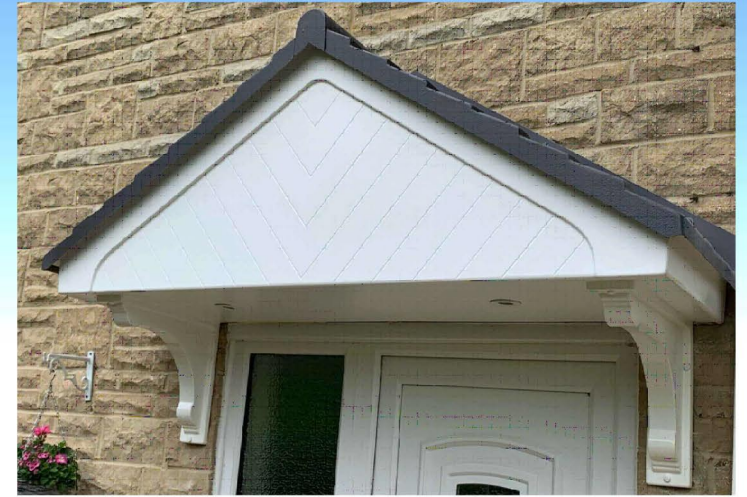

without Gallows Brackets

with Gallows Brackets

with Large Decorative Legs

Front Elevation

Premium Colours

-  Anthracite Grey (RAL 7016)
-  Black (RAL 9005)
-  Dark Mahogany (RAL 8017)
-  Light Oak (RAL 8001)

Standard Roof Colours:

-  Smooth Brown
-  Slate Grey

Premium colours are available at an additional cost. Call us for details.

01536 446395
www.theglazingshop.co.uk

Dimensions	A Soffit size	B Roof size	C Soffit projection	D Roof projection	E Canopy height	F Height inc upstand
36° standard	1500 mm	1580 mm	550 mm	600 mm	710 mm	780 mm
36° deep	1500 mm	1580 mm	800 mm	850 mm	710 mm	780 mm
30° standard	2000 mm	2080 mm	550 mm	600 mm	710 mm	780 mm