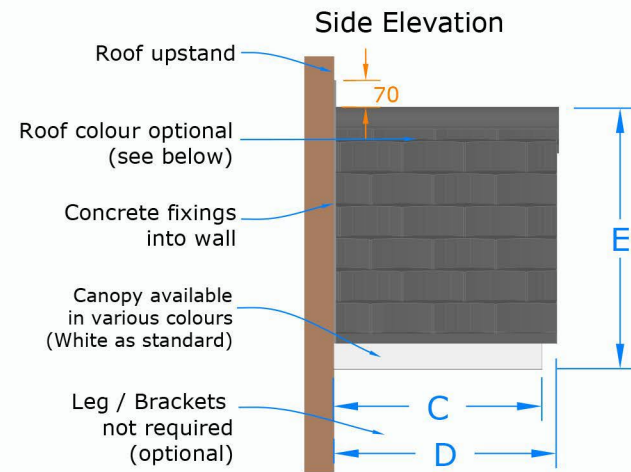

without Gallows Brackets

with Gallows Brackets

with Large Decorative Legs

Front Elevation

Premium Colours

-  Anthracite Grey (RAL 7016)
-  Black (RAL 9005)
-  Dark Mahogany (RAL 8017)
-  Light Oak (RAL 8001)

Standard Roof Colours:

-  Smooth Brown
-  Slate Grey

Premium colours are available at an additional cost. Call us for details.

01536 446395
www.theglazingshop.co.uk

Dimensions	A Soffit size	B Roof size	C Soffit projection	D Roof projection	E Canopy height	F Height inc upstand
36° standard	1500 mm	1580 mm	550 mm	600 mm	710 mm	780 mm
36° deep	1500 mm	1580 mm	800 mm	850 mm	710 mm	780 mm
30° standard	2000 mm	2080 mm	550 mm	600 mm	710 mm	780 mm