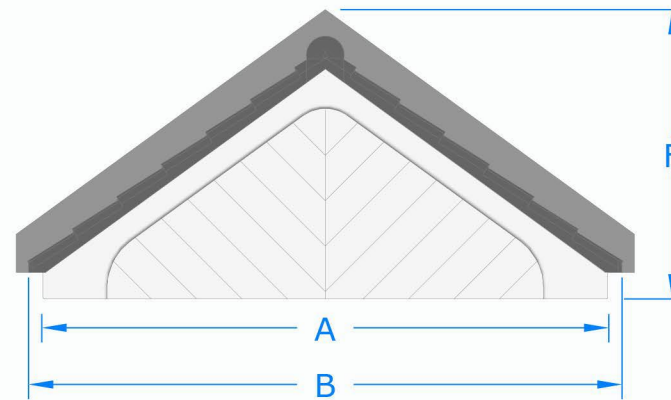

without Gallows Brackets

with Gallows Brackets

with Large Decorative Legs

Front Elevation

Premium Colours

-  Anthracite Grey (RAL 7016)
-  Black (RAL 9005)
-  Dark Mahogany (RAL 8017)
-  Light Oak (RAL 8001)

Standard Roof Colours:

-  Smooth Brown
-  Slate Grey

Premium colours are available at an additional cost. Call us for details.

01536 446395
www.theglazingshop.co.uk

Dimensions	A Soffit size	B Roof size	C Soffit projection	D Roof projection	E Canopy height	F Height inc upstand
36° standard	1500 mm	1580 mm	550 mm	600 mm	710 mm	780 mm
36° deep	1500 mm	1580 mm	800 mm	850 mm	710 mm	780 mm
30° standard	2000 mm	2080 mm	550 mm	600 mm	710 mm	780 mm

The Temple Overdoor Canopy

All Dimensions shown in mm

the glazing shop