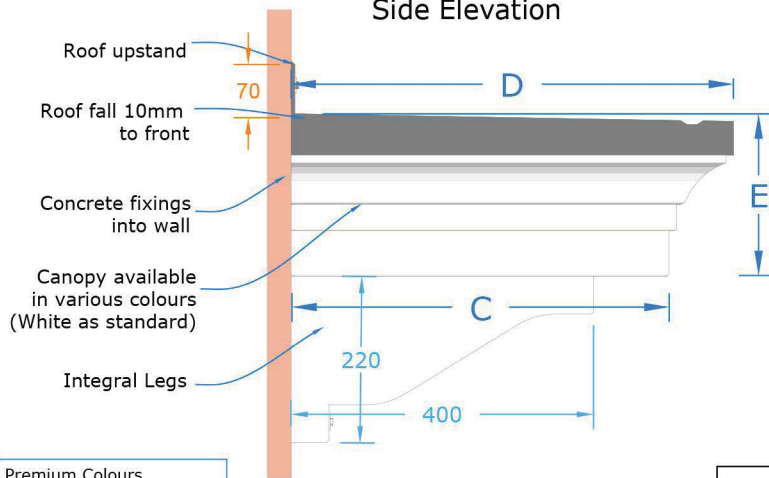

with Integral Legs

Side Elevation

Front Elevation

Premium Colours

- Anthracite Grey (RAL 7016)
- Black (RAL 9005)
- Dark Mahogany (RAL 8017)
- Light Oak (RAL 8001)

Standard colours:

- Slate Grey (Roof)
- White (Soffit)

Premium colours are available at an additional cost. Call us for details.

Dimensions	A Soffit size	A1 Leg parting	B Roof size	C Soffit projection	D Roof projection	E Canopy height	F height inc upstand
size 1	1300 mm	1040 mm	1470 mm	500 mm	585 mm	215 mm	285mm
size 2	1420 mm	1100 mm	1590 mm	500 mm	585 mm	215 mm	285mm
size 3	1720 mm	1400 mm	1890 mm	500 mm	585 mm	215 mm	285mm
size 4	2060 mm	1740 mm	2230 mm	500 mm	585 mm	215 mm	285mm
size 5	2320 mm	2000 mm	2490 mm	500 mm	585 mm	215 mm	285mm