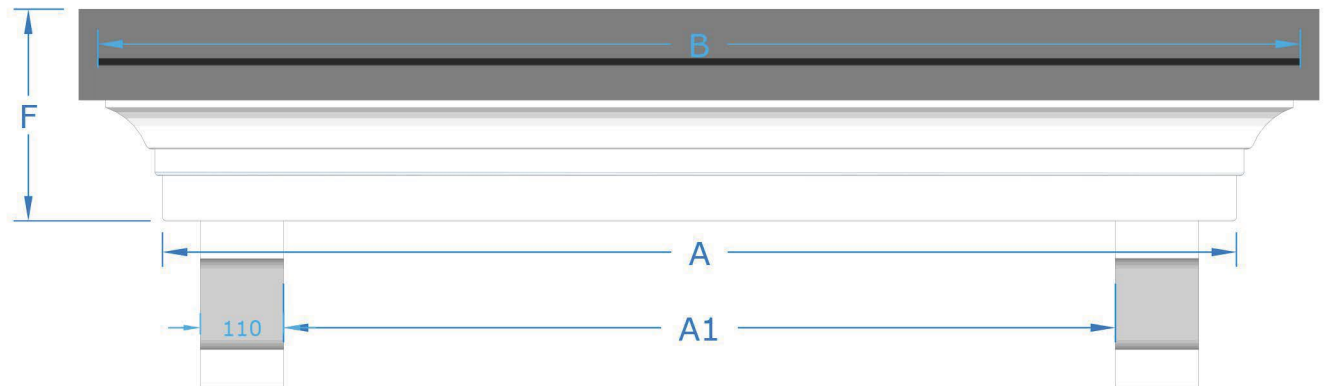

with Integral Legs

Side Elevation

Front Elevation

Premium Colours

- Anthracite Grey (RAL 7016)
- Black (RAL 9005)
- Dark Mahogany (RAL 8017)
- Light Oak (RAL 8001)

Standard colours:

- Slate Grey (Roof)
- White (Soffit)

Premium colours are available at an additional cost. Call us for details.

Dimensions	A Soffit size	A1 Leg parting	B Roof size	C Soffit projection	D Roof projection	E Canopy height	F height inc upstand
size 1	1300 mm	1040 mm	1470 mm	500 mm	585 mm	215 mm	285mm
size 2	1420 mm	1100 mm	1590 mm	500 mm	585 mm	215 mm	285mm
size 3	1720 mm	1400 mm	1890 mm	500 mm	585 mm	215 mm	285mm
size 4	2060 mm	1740 mm	2230 mm	500 mm	585 mm	215 mm	285mm
size 5	2320 mm	2000 mm	2490 mm	500 mm	585 mm	215 mm	285mm